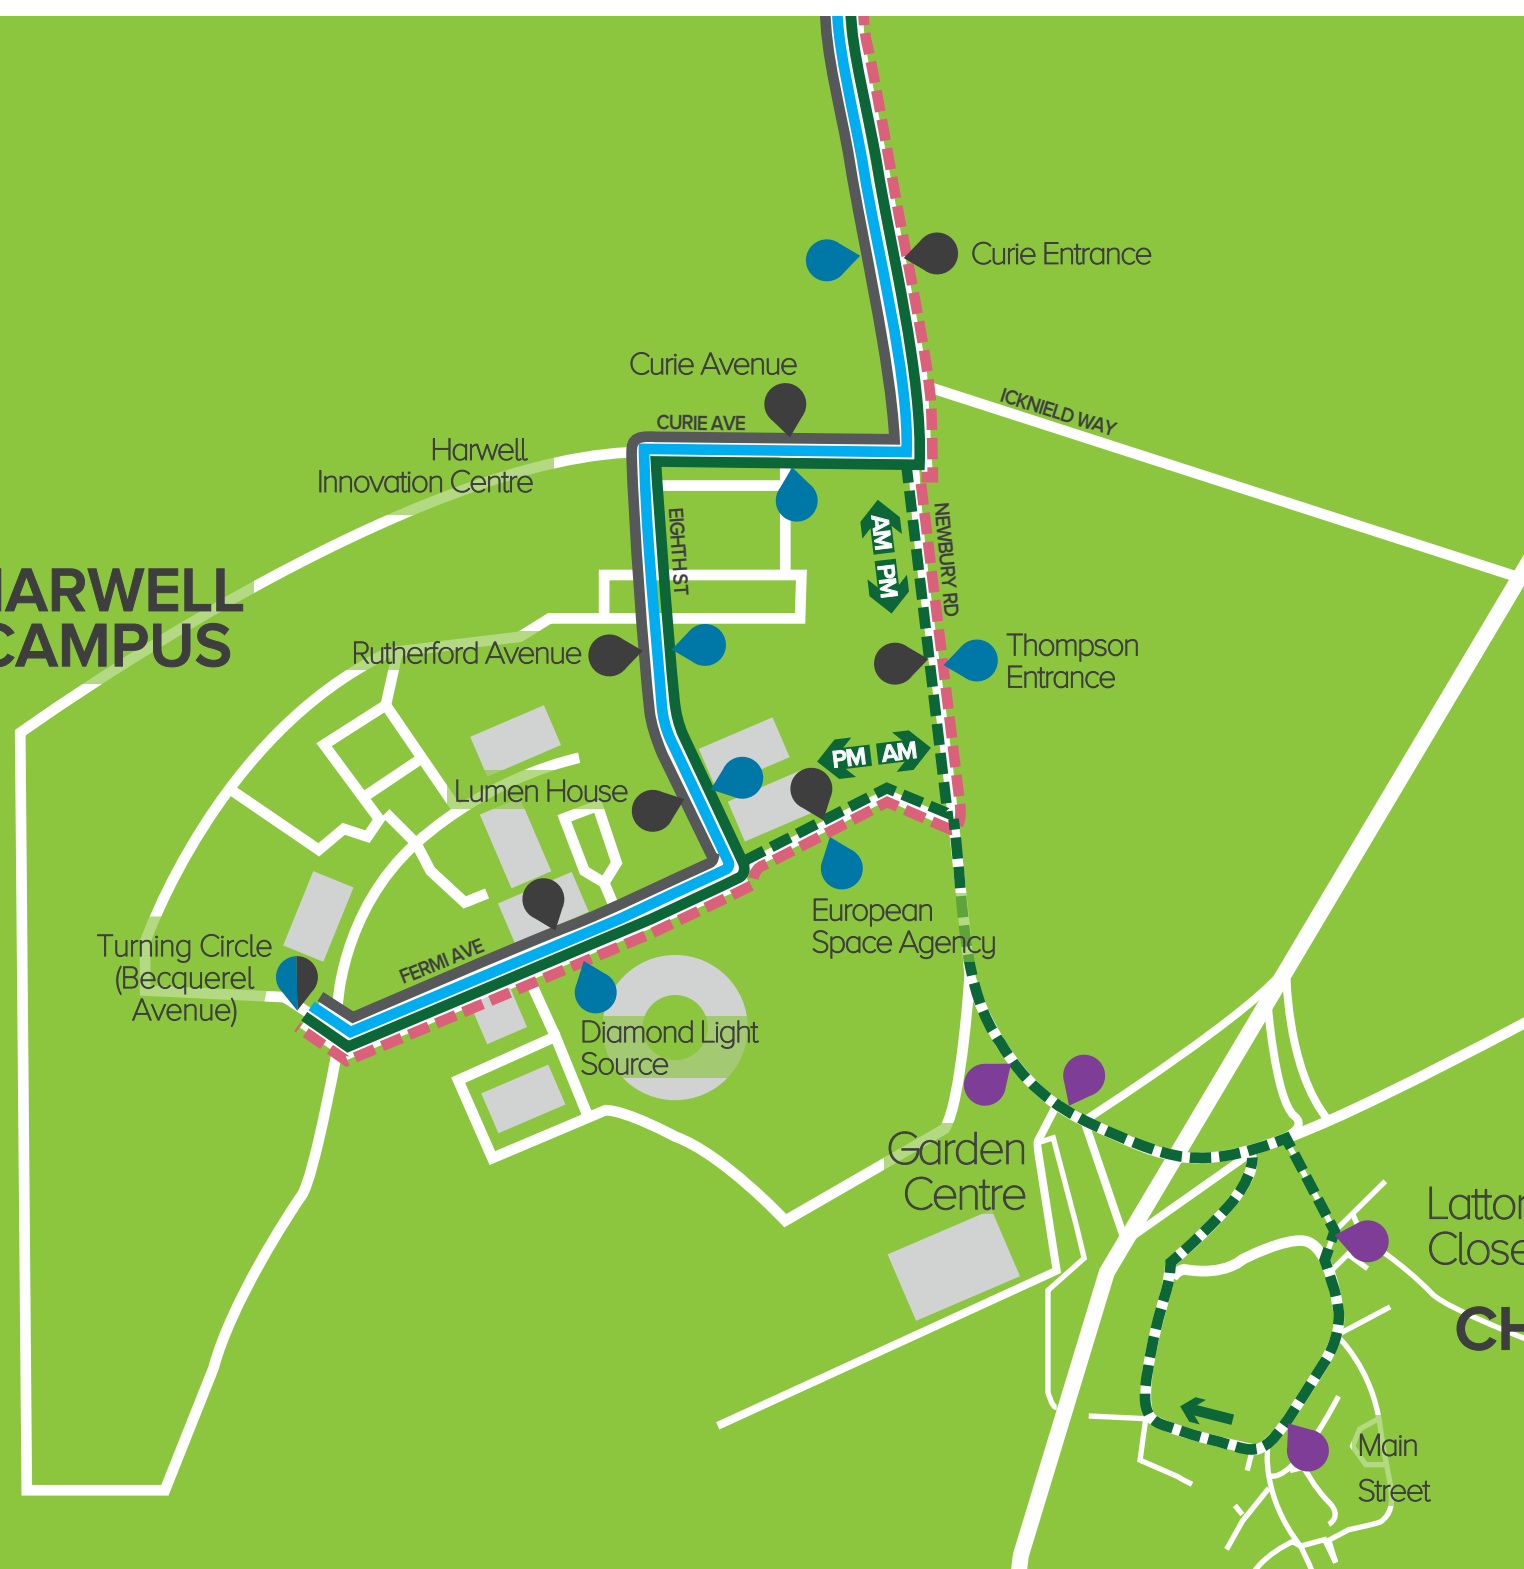

HARWELL CAMPUS

- Towards Harwell Campus
- From Harwell Campus
- From Harwell Campus AM, to Harwell Campus PM

- 98 to Didcot via Great Western Park
- ST1 to Oxford via A34
- X32/33 to Wantage or Oxford/Abingdon via Didcot
- X32 to Chilton
- Stagecoach 34 to Oxford via Abingdon

CHILTON